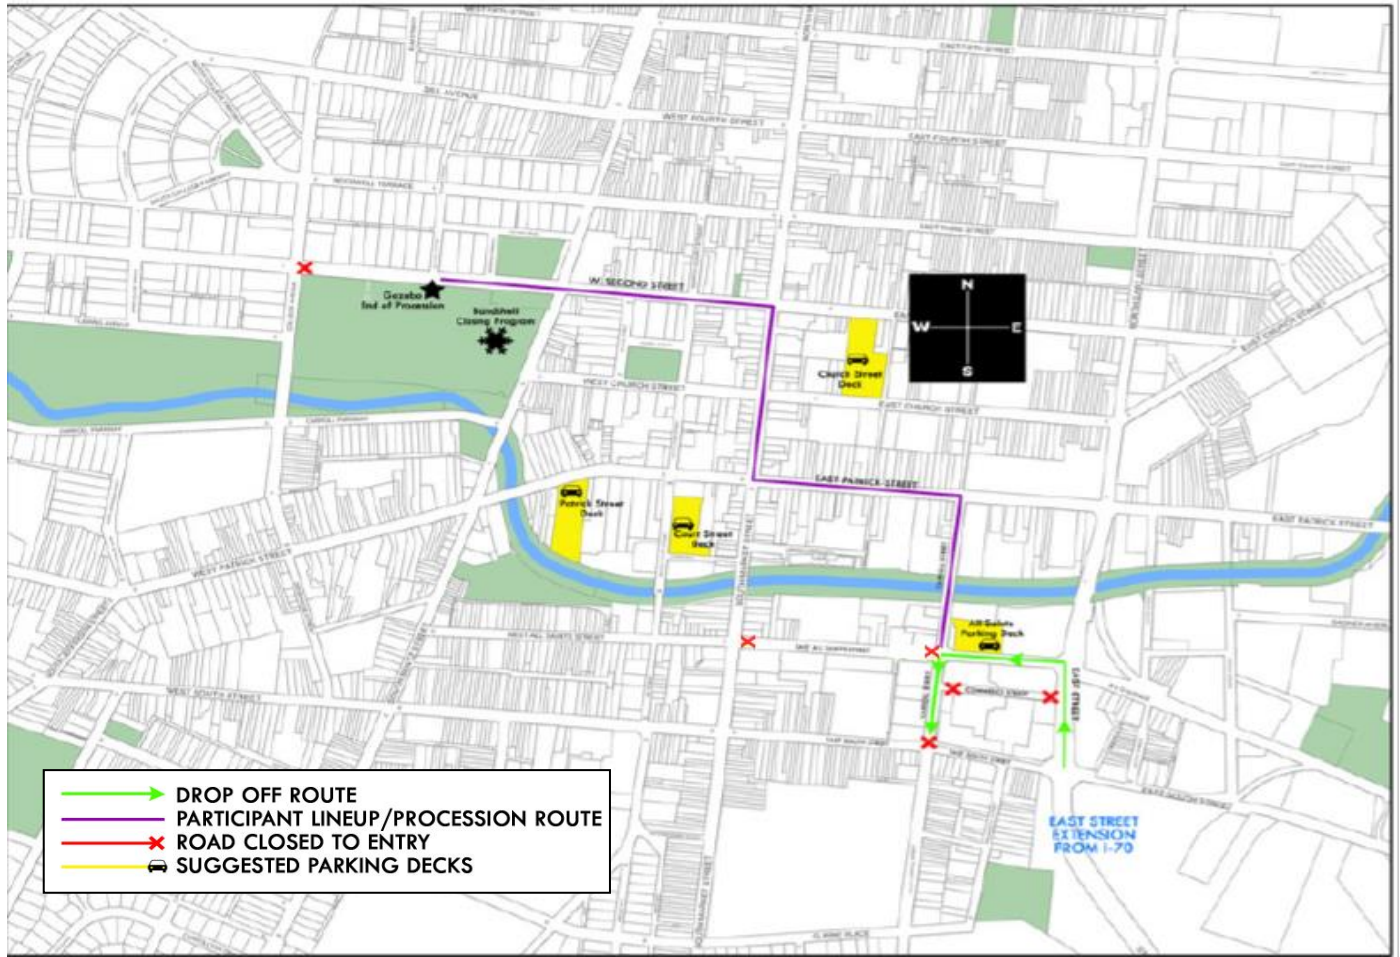

THE HOLIDAYS IN HISTORIC FREDERICK 2021 KRIS KRINGLE PROCESSION MAP

DROP OFF RECOMMENDATION

Procession participants will be lining up on Carroll Street between E. All Saints Street and E. Patrick between 5:30 & 6:00 PM.

The Frederick City Police recommend entering S. East Street via the East Street Extension or E. South Street. Make a left onto E. All Saints (Pass Required) and pull your vehicle past the parking lots on your left and right, unload (or park in the deck) and exit quickly left onto Carroll Street.

E. All Saint's street will be closed to traffic at Carroll Street. All traffic will be diverted south on to Carroll Street after drop off.

STREET CLOSURES

Please note, you WILL NOT BE PERMITTED to turn onto Carroll Street or Commerce Street between 5:00 and 7:00 PM.